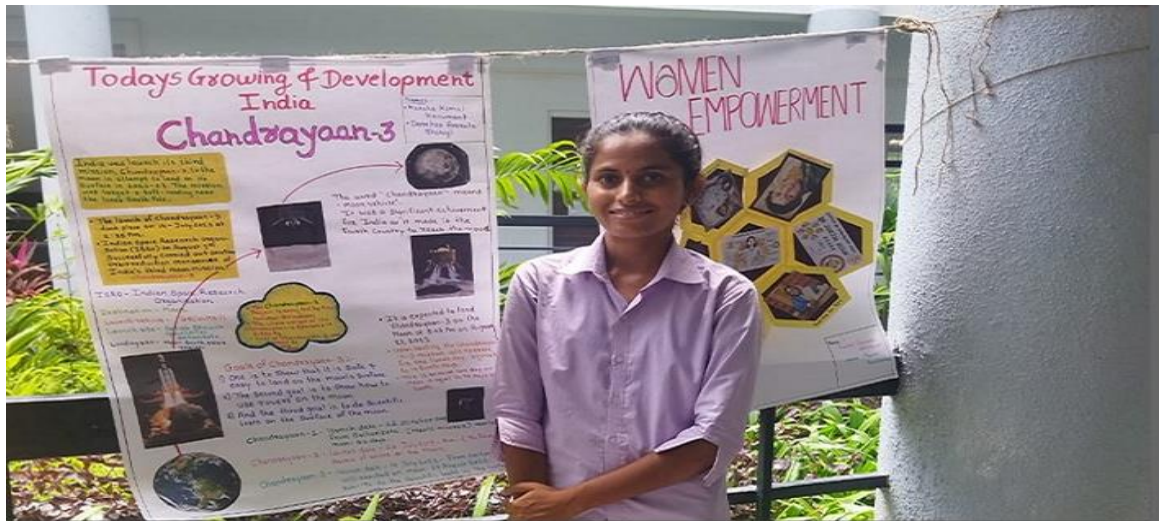

Poster Presentation

[Signature]
Principal
Someshwar Science College, Someshwarnagar